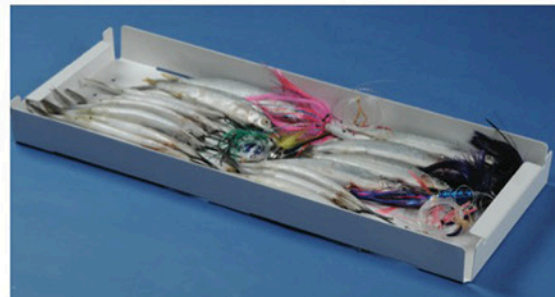

NEW!

TURN YOUR COOLER INTO A PORTABLE REFRIGERATOR!

Turn your cooler into a portable refrigerator with out electrical power. Our stackable, interlocking and interchangeable .080 aluminum trays move the cold from the ice in the bottom to the top of the cooler. We have sizes for all coolers. The typical set up is one thin and one deep tray. The cutting board is a nice option as it offers a place to prepare items and then stores neatly back in the cooler.

- 12 sizes for all makes and models of coolers
- Food Grade Prep/cutting board
- Powder coated for easy cleaning
- Locking tabs to hold trays in a stack
- White to reflect sun's heat when exposed
- Rolled edges to protect hands and no hard corners to protect cooler
- Hard .080 aluminum for durability and conductivity
- Double Depth for large rigging bait or boxes of bait