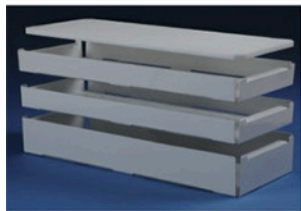

NEW!

TURN YOUR COOLER INTO A PORTABLE REFRIGERATOR!

Turn your cooler into a portable refrigerator with out electrical power. Our stackable, interlocking and interchangeable .080 aluminum trays move the cold from the ice in the bottom to the top of the cooler. We have sizes for all coolers. The typical set up is one thin and one deep tray. The cutting board is a nice option as it offers a place to prepare items and then stores neatly back in the cooler.

- 12 sizes for all makes and models of coolers
- Food Grade Prep/cutting board
- Powder coated for easy cleaning
- Locking tabs to hold trays in a stack
- White to reflect sun's heat when exposed
- Rolled edges to protect hands and no hard corners to protect cooler
- Hard .080 aluminum for durability and conductivity
- Double Depth for large rigging bait or boxes of bait